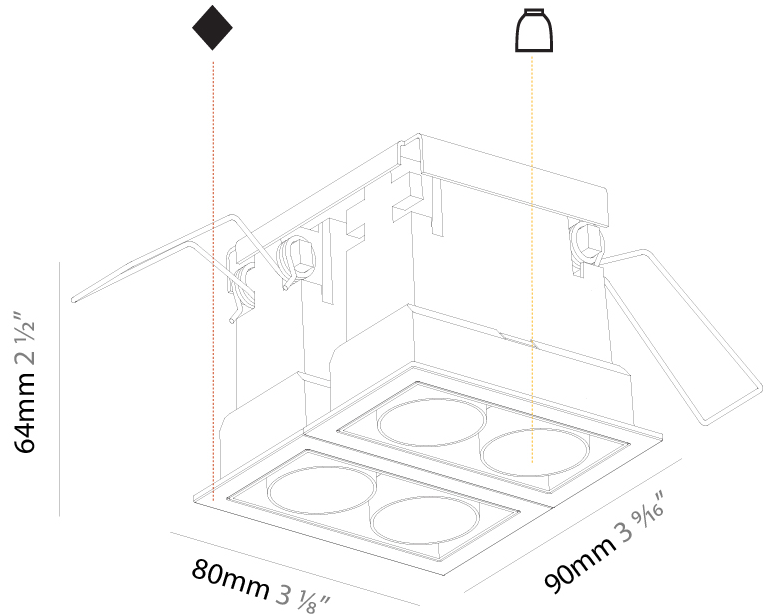

PHYSICAL

Shape: Square
Length (mm): 90
Length (in): 3 ⁹/₁₆
Width (mm): 80
Width (in): 3 ¹/₈
Height (mm): 64
Height (in): 2 ¹/₂
Ceiling Thickness (mm): 10 / 12.5 / 15 / 25 / 30
Ceiling Thickness (in): 3/8 or 1/2 or 9/16 or 1 or 1 3/16
Min. Recessing Depth (mm): 100
Min. Recessing Depth (in): 3 ¹⁵/₁₆
Light Distribution: Downlight
Weight (kg): 0.323
Weight (lbs): 0.71
Fixture Finish: SSR / BKV / CWI / CRY / HAB / UFT / ITA / RUA / FTG / MYG / LOD / PUS / FRO / FUP / KIA / POP / BLS / SPG / MEY / GOH / GUM / CHC / COM / ABZ / JAG / OBR / MOS / ROR
Holder Finish: WHI / BLK
Fixture Material: Aluminum Die Cast
Cut-out Measurements: 73mm / 2 7/8" x 83mm / 3 1/4"

ELECTRICAL

Lamp Type: LED (Zhaga Standard)
Input Wattage (W): 14.3
Total Output Wattage (W): 13
Dimming: Tri-Mode (Non-Dimming and Phase Dimming (120Vac only) and 0-10V Dimming)
Driver Included: No
Driver Location: Recessed Housing
Driver Type: Constant Current - Universal
Driver Class: Class 2
Housing: See components
Input Voltage (V): 120 - 277
Constant Current (MA): 1050

LED

Number of LEDs: 4
Color Temperature (°K): 2700 / 3000 / 3500 / 4000
Max. Delivered Lumen (lm): 781 / 852 / 869 / 887
Nominal Lumen (lm): 880 / 930 / 941 / 960
CRI: >90 CRI
Lamp Life (hrs): 50000

OPTICAL

Reflector°: 8 / 18 / 34

RATINGS AND CERTIFICATIONS

Certified By: CSA Certified to UL and CSA Standards
IP rating: IP20